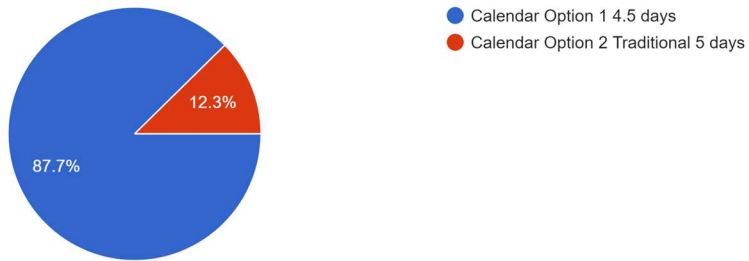

2023-2024 Academic Calendar Survey Results

	In Favor of 4.5 Day Calendar	In Favor of 5 Day Calendar	Total Votes
Staff	87.7% (71 votes)	12.3% (10 votes)	81 votes

Your Vote
81 responses

Student Household	68.3% (138 votes)	31.7% (64 votes)	202 votes
-------------------	-------------------	------------------	-----------